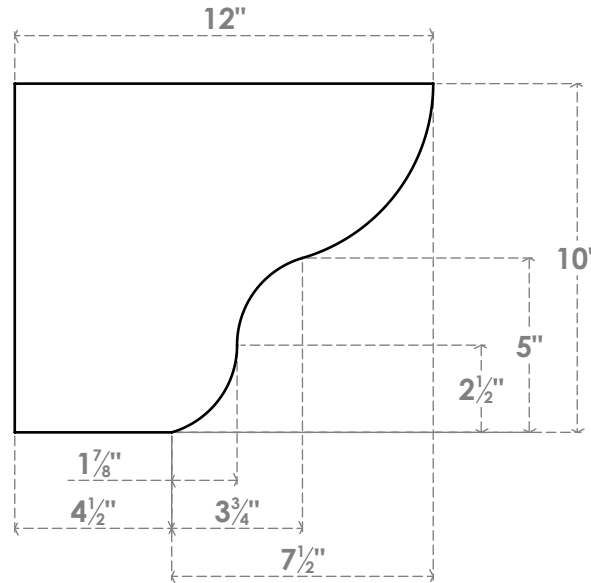

# RFTP05X10X12GRN

5"W X 10"H X 12"L GREENSBORO ARCHITECTURAL GRADE PVC RAFTER TAIL

FRONT PROFILE

SIDE PROFILE

ISOMETRIC

EKENA MILLWORK  
 2300 WEST MAIN ST.  
 CLARKSVILLE, TX 75426  
 TOLL FREE: 866-607-0453  
 WWW.EKENAMILLWORK.COM