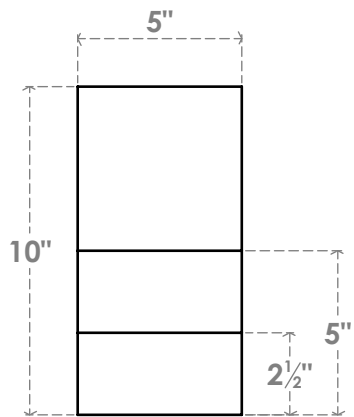

# RFTP05X10X12GRN

5"W X 10"H X 12"L GREENSBORO ARCHITECTURAL GRADE PVC RAFTER TAIL

FRONT PROFILE

SIDE PROFILE

ISOMETRIC

EKENA MILLWORK  
 2300 WEST MAIN ST.  
 CLARKSVILLE, TX 75426  
 TOLL FREE: 866-607-0453  
 WWW.EKENAMILLWORK.COM

NOTES

1. INSTALLATION TO BE COMPLETED IN ACCORDANCE WITH MANUFACTURER'S SPECIFICATIONS.
2. DRAWING MAY NOT BE TO SCALE
3. THIS DRAWING IS INTENDED FOR DESIGN AND PLANNING PURPOSES ONLY.
4. ALL INFORMATION CONTAINED HEREIN WAS CURRENT AT THE TIME OF DEVELOPMENT BUT MUST BE REVIEWED AND APPROVED BY THE PRODUCT MANUFACTURER TO BE CONSIDERED ACCURATE.
5. ARCHITECTURAL GRADE PVC PRODUCTS ARE MADE FROM EXPANDED CELLULAR PVC AND COME NATURALLY WHITE BUT MAY BE PAINTED